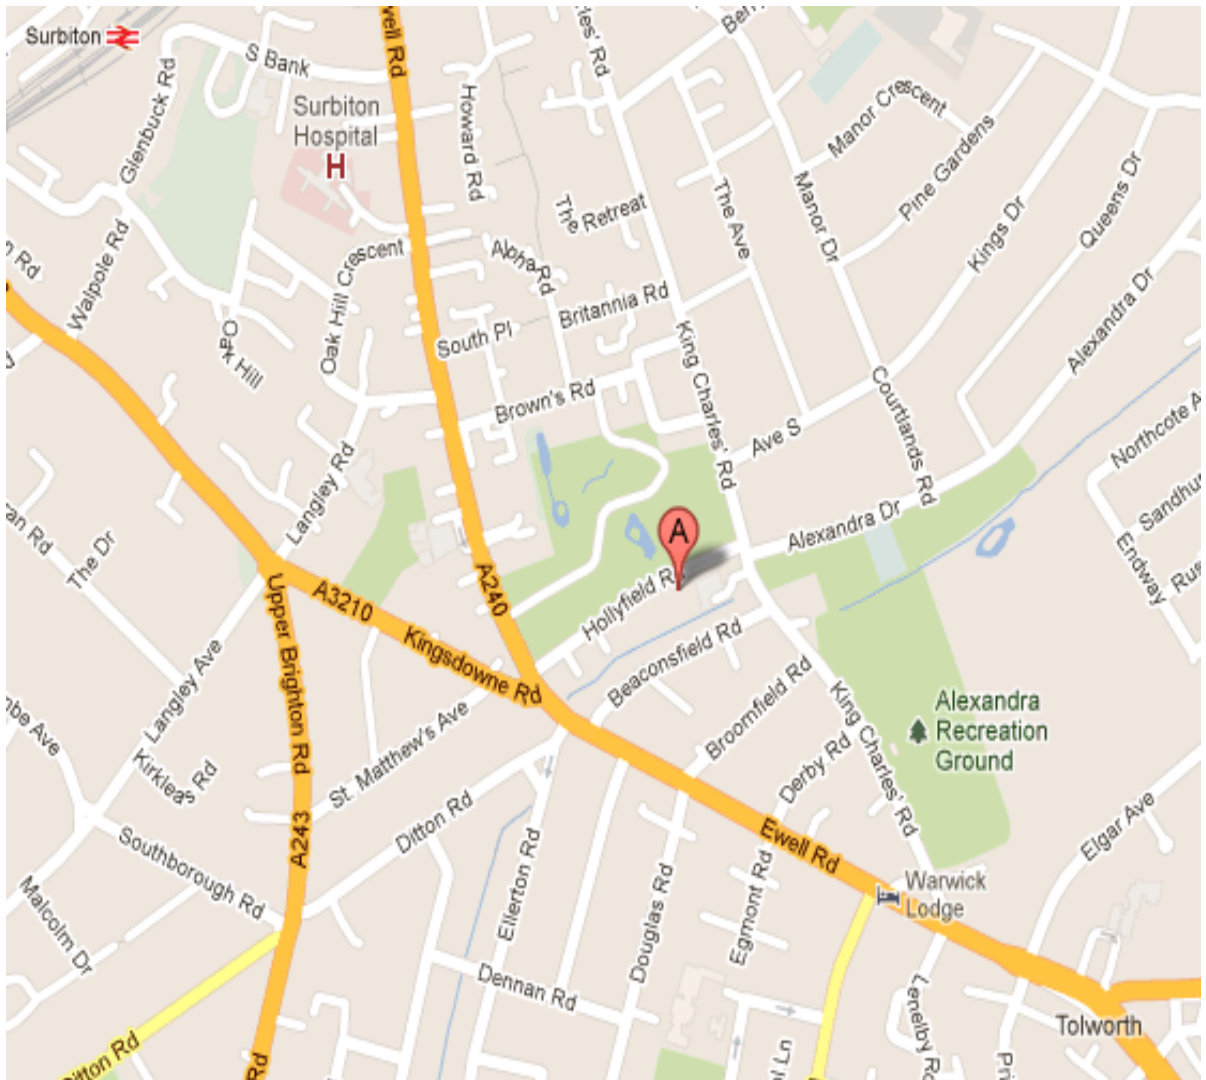

## Balance Directions to Hollyfield House

**Hollyfield House 22, Hollyfield Road, Surbiton, KT5 9AL**

### By Car

Hollyfield Road is off the A240, Ewell Road in Surbiton. (A) on map. The turning is on the left hand side after the Fishponds Park as you head towards Tolworth from Kingston/Surbiton. There is parking in the roads around Hollyfield Road, although this can sometimes be limited so we suggest using public transport where you can.

### **Buses**

Routes 281, 406, 418 to Hollyfield Road bus stop (on Ewell Road) from Kingston or Surbiton Town Centre.